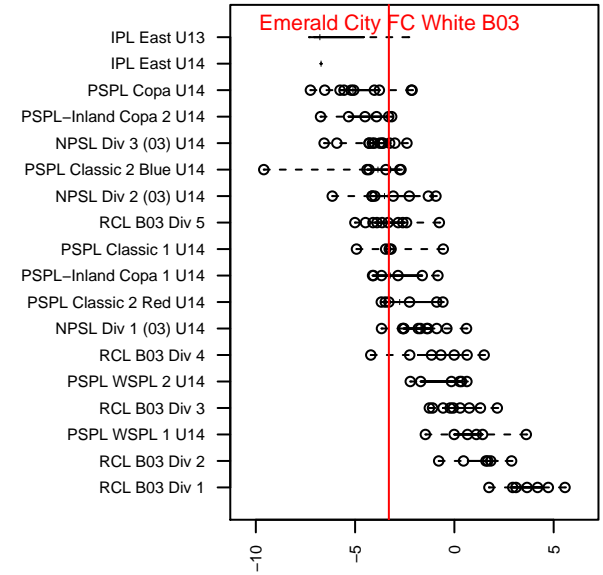

## Emerald City FC White B03

Emerald City FC  
 Seattle, WA  
 B03 total strength=961  
 attack=2.32 defense=1.31  
 fall league = PSPL Classic 2 Red U14  
 spr league = Spr PSPL Classic U14  
 notes= Barton 2015

alt names used:  
 Emerald City FC M03 White  
 Emerald City M03 White  
 Emerald City FC M03 White  
 EMERALD CITY FC ECFC M03 WHITE (WA)

Venues played:  
 2016 RVS Classic BU14-15  
 2016 Xtreme Cup BU14 Silver  
 2016 PSPL Classic 2 Red U14  
 2016 Spr PSPL Classic U14  
 2016 WA Cup U14 Bronze U14

**attack and defense variance (black dot)  
relative to other teams  
and top 10 in region**

**attack and defense rating  
relative to others at age  
and all opponents in last 13 months**

**Performance relative to 13 month average**