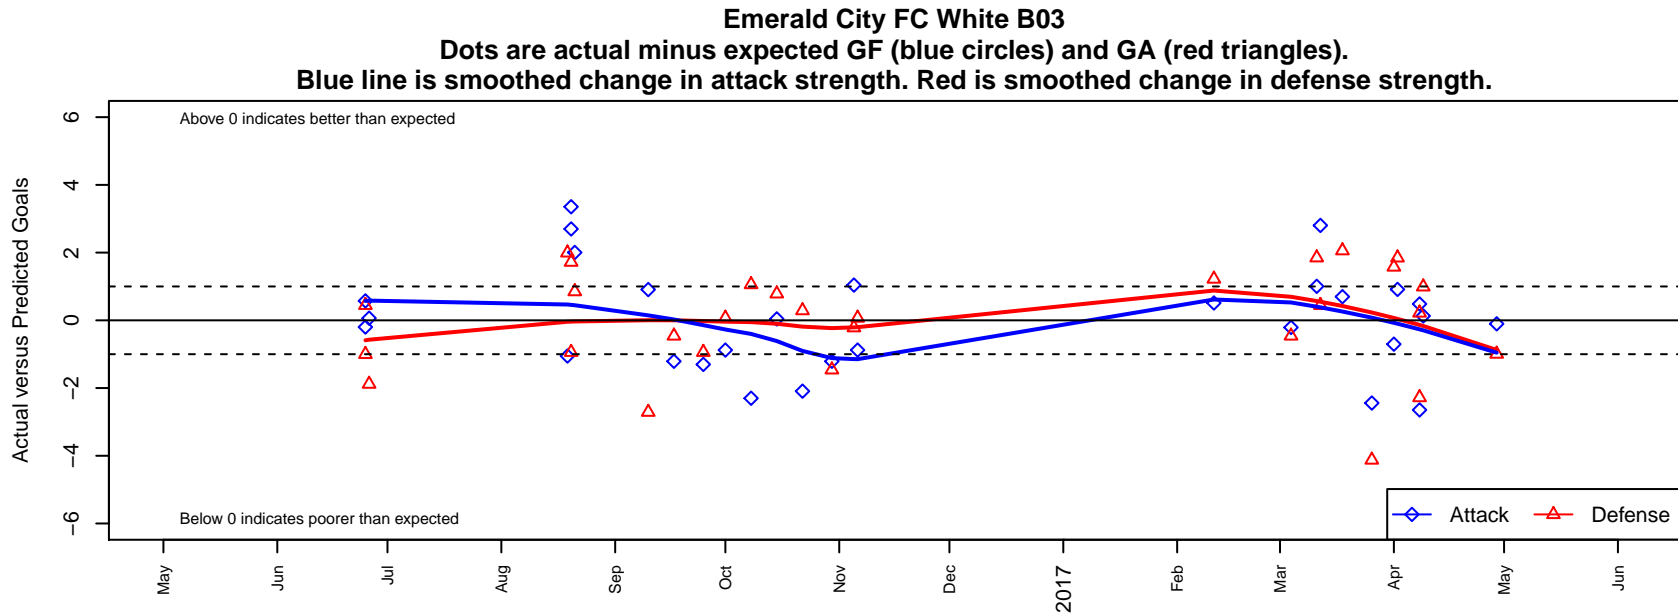

## Emerald City FC White B03

Emerald City FC  
 Seattle, WA  
 B03 total strength=961  
 attack=2.32 defense=1.31  
 fall league = PSPL Classic 2 Red U14  
 spr league = Spr PSPL Classic U14  
 notes= Barton 2015

**attack and defense variance (black dot)  
relative to other teams  
and top 10 in region**

**attack and defense rating  
relative to others at age  
and all opponents in last 13 months**

**Performance relative to 13 month average**